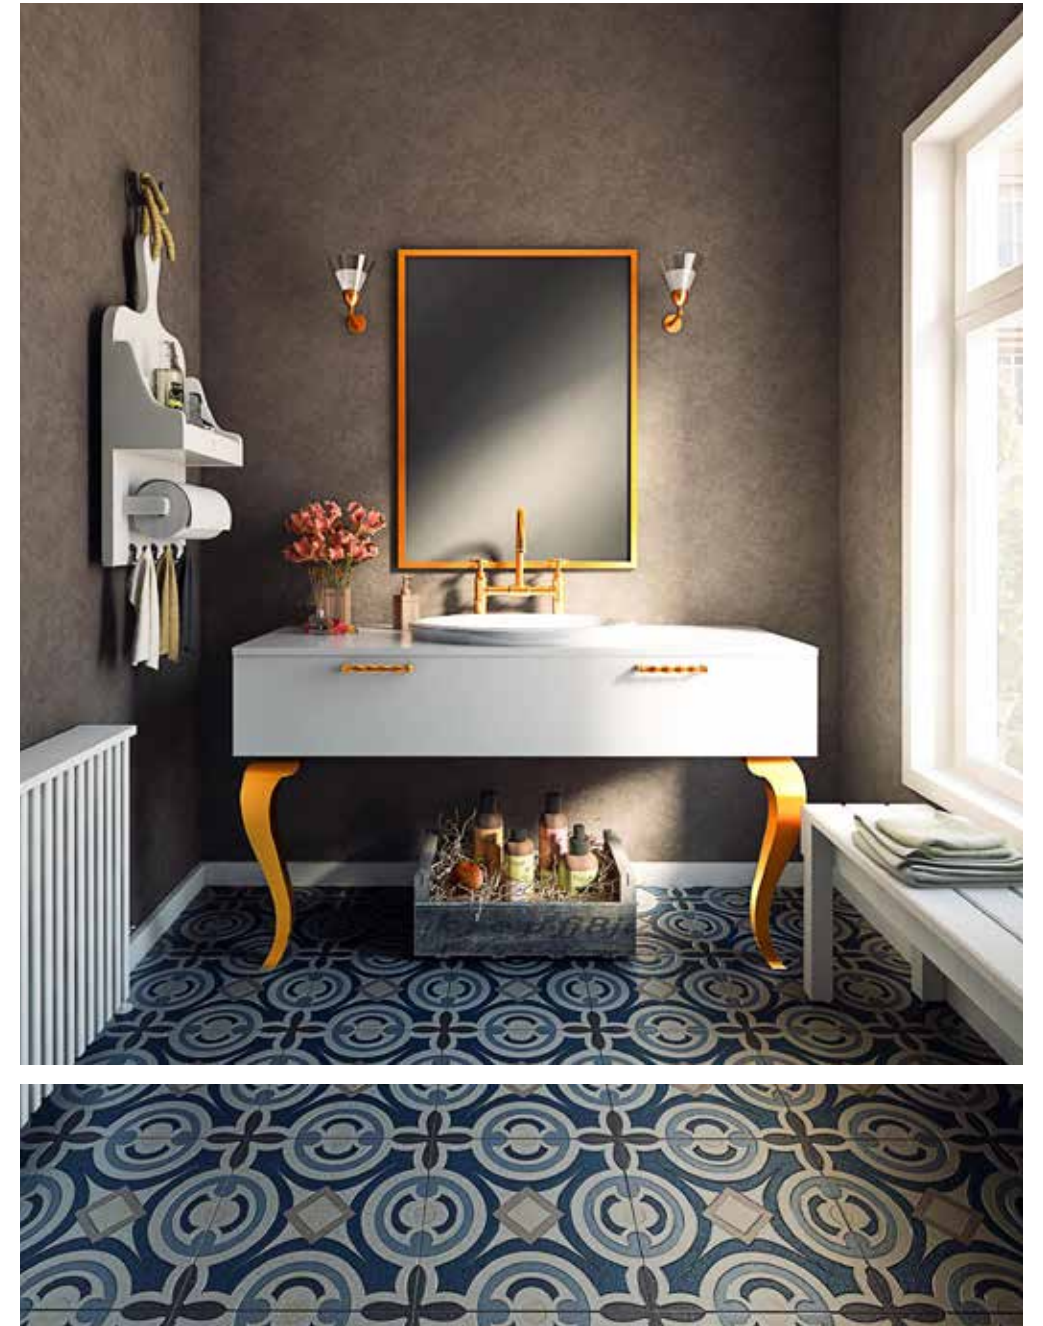

beyaz / white

antrasit / dark grey

siyah / black

gri / grey

orchid

EBAT / DIMENSION | 100 / 120 cm

free standing vanities

BOY DOLABI TALL UNITS